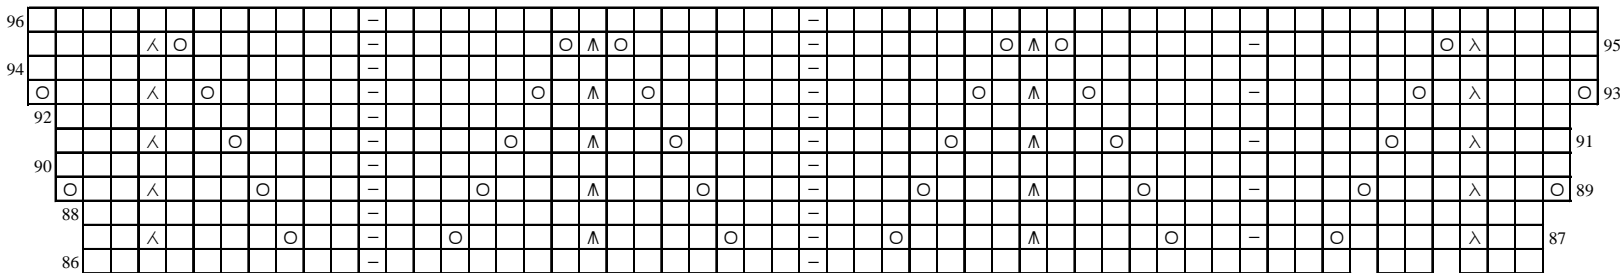

**Row 4: Patterns Purchased Previous to March 19, 2014 ...**

**Row 41: Patterns Purchased Previous to January 28, 2016 ...**

**Row 86, 88, 90, 92,94, 96, 110, 111, and End of Shawl, before bind off: Pattern Purchased Previous to May 6...**

**Fire Pattern Chart**

**Row 4:**

**Row 41:**

**Dragon Scale Chart**

**End of Shawl, before bind off:**

Row 111 (rs): K4, p1, [k1, yo, k6, (sl2, k1, p2sso, k5, yo, k1, yo, k1, yo, k1, yo, k5), repeat ( ) 2 times, slip 2, k1, p2sso, k6, yo, k1, p1, k4, p1], repeat [ ] 5 times, k1, yo, k6, (sl2, k1, p2sso, k5, yo, k1, yo, k1, yo, k1, yo, k5), **repeat ( ) 2 times**, slip 2, k1, p2sso, k6, yo, k1, p1, k4.